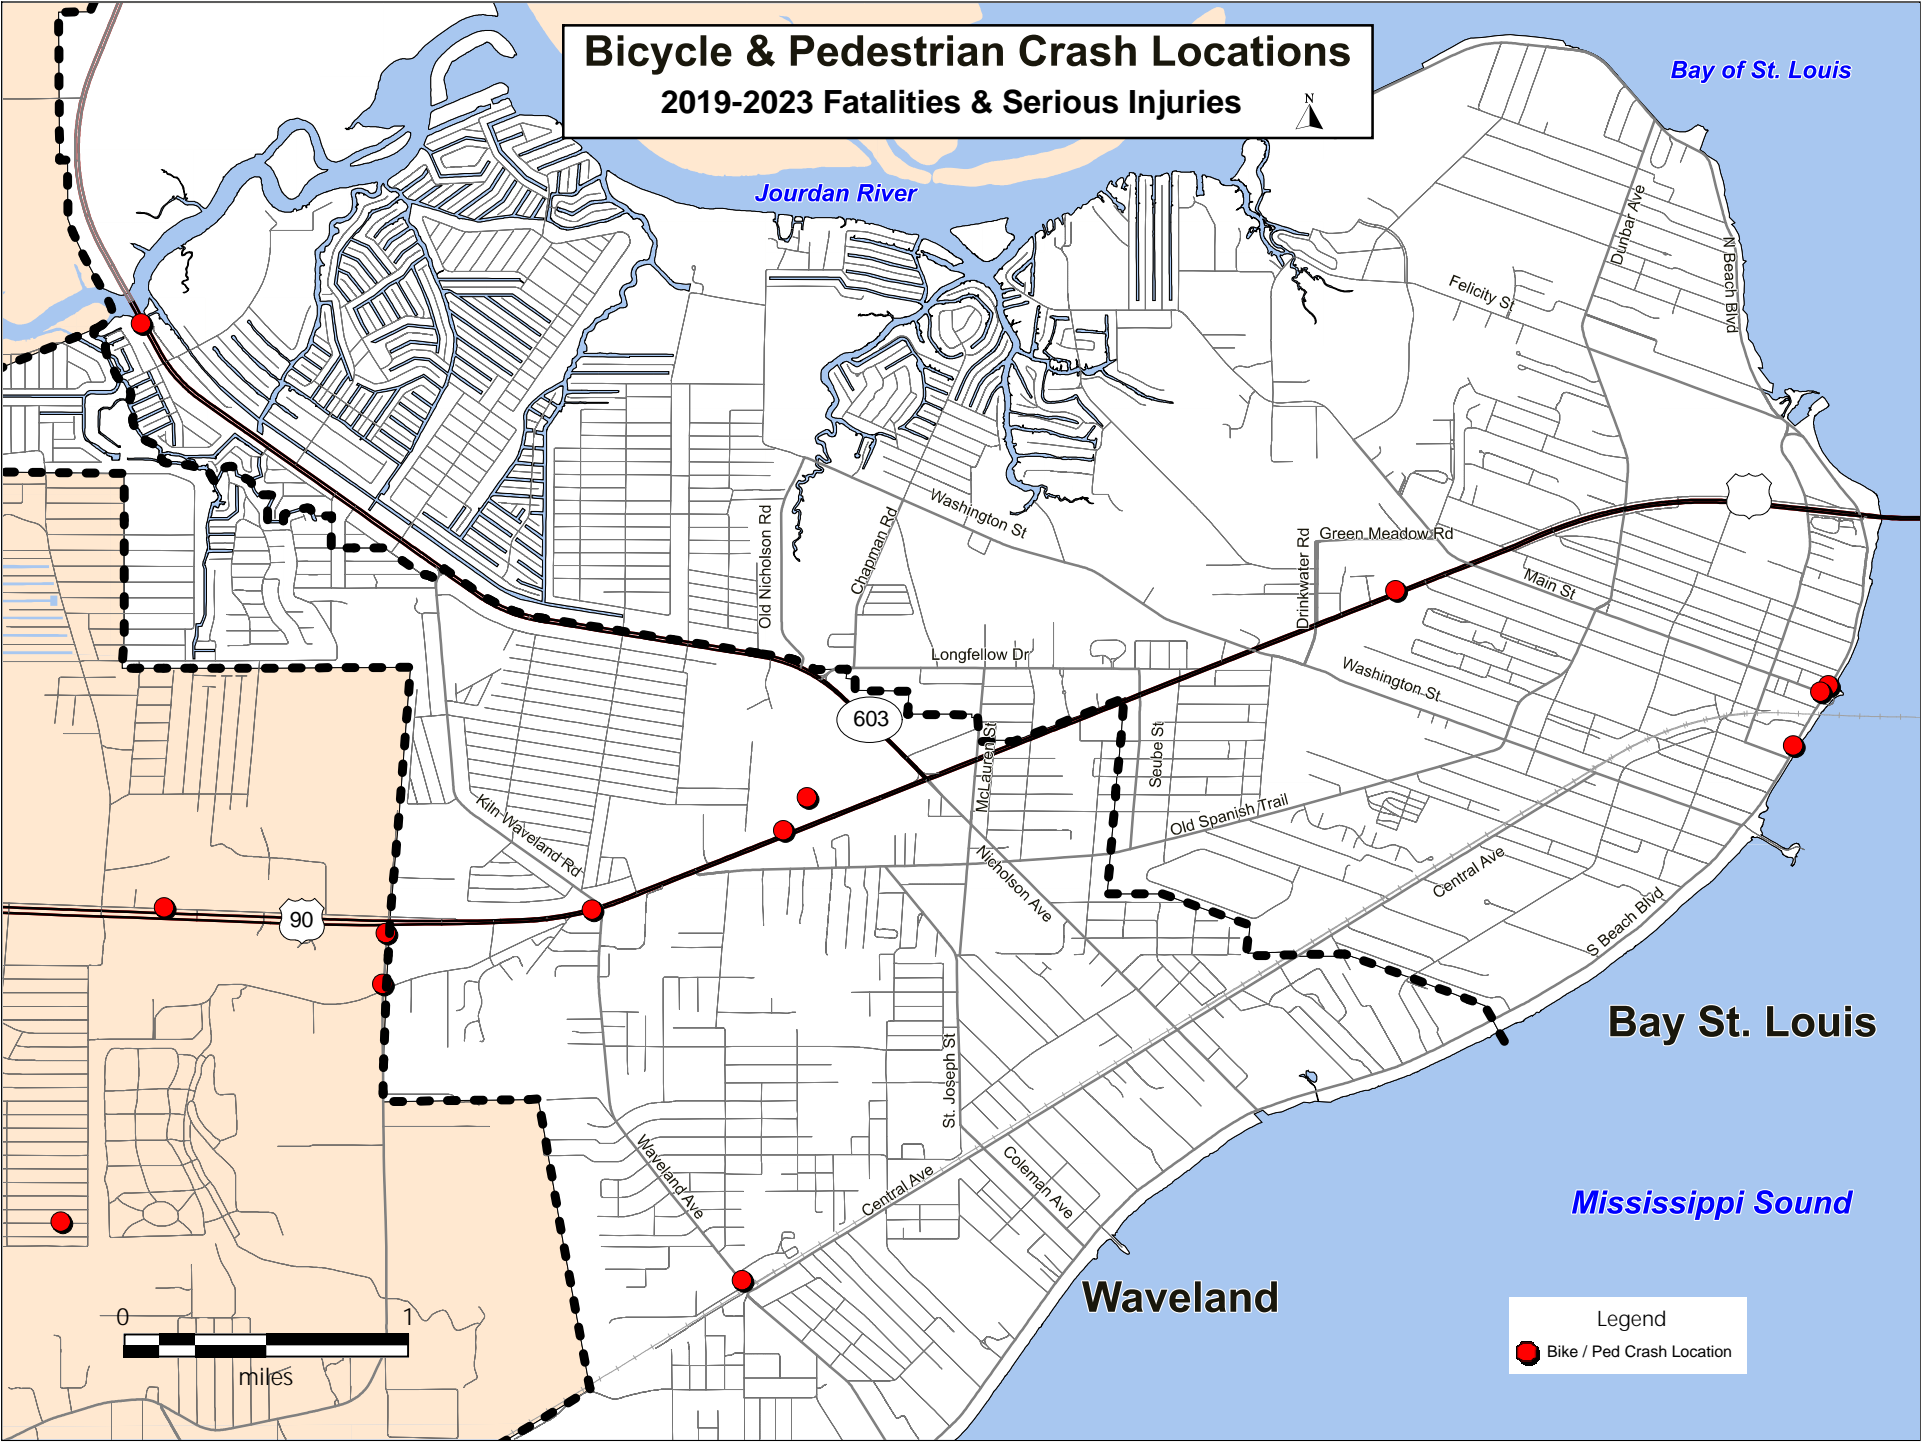

Bicycle & Pedestrian Crash Locations

2019-2023 Fatalities & Serious Injuries

Bay of St. Louis

Jourdan River

Bay St. Louis

Mississippi Sound

Waveland

Legend

- Bike / Ped Crash Location