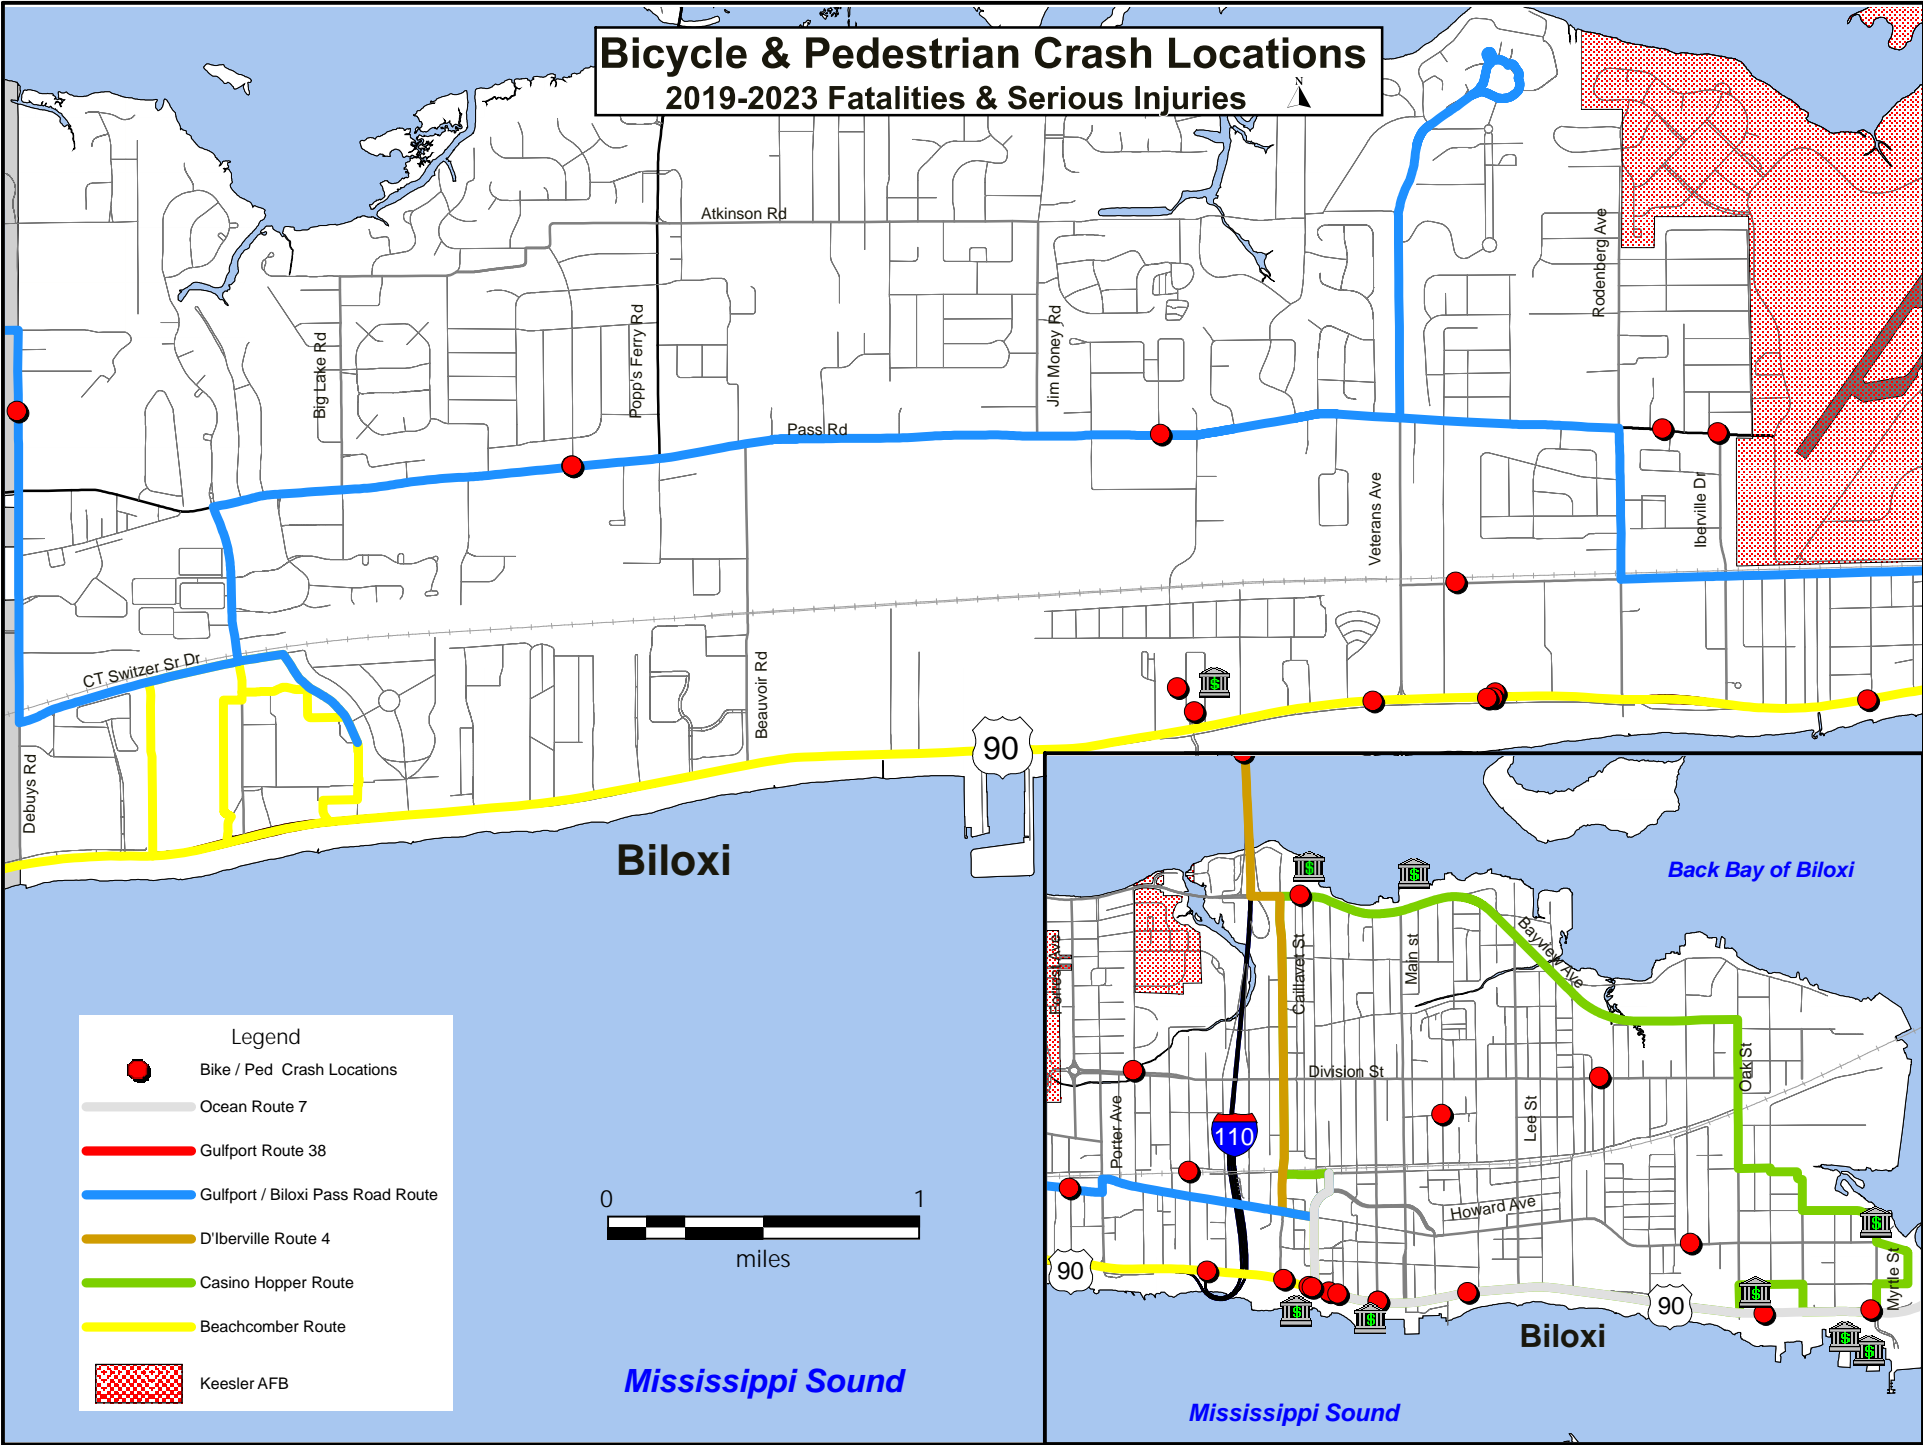

Bicycle & Pedestrian Crash Locations 2019-2023 Fatalities & Serious Injuries

Legend

- Bike / Ped Crash Locations
- Ocean Route 7
- Gulfport Route 38
- Gulfport / Biloxi Pass Road Route
- D'Iberville Route 4
- Casino Hopper Route
- Beachcomber Route
- Keesler AFB