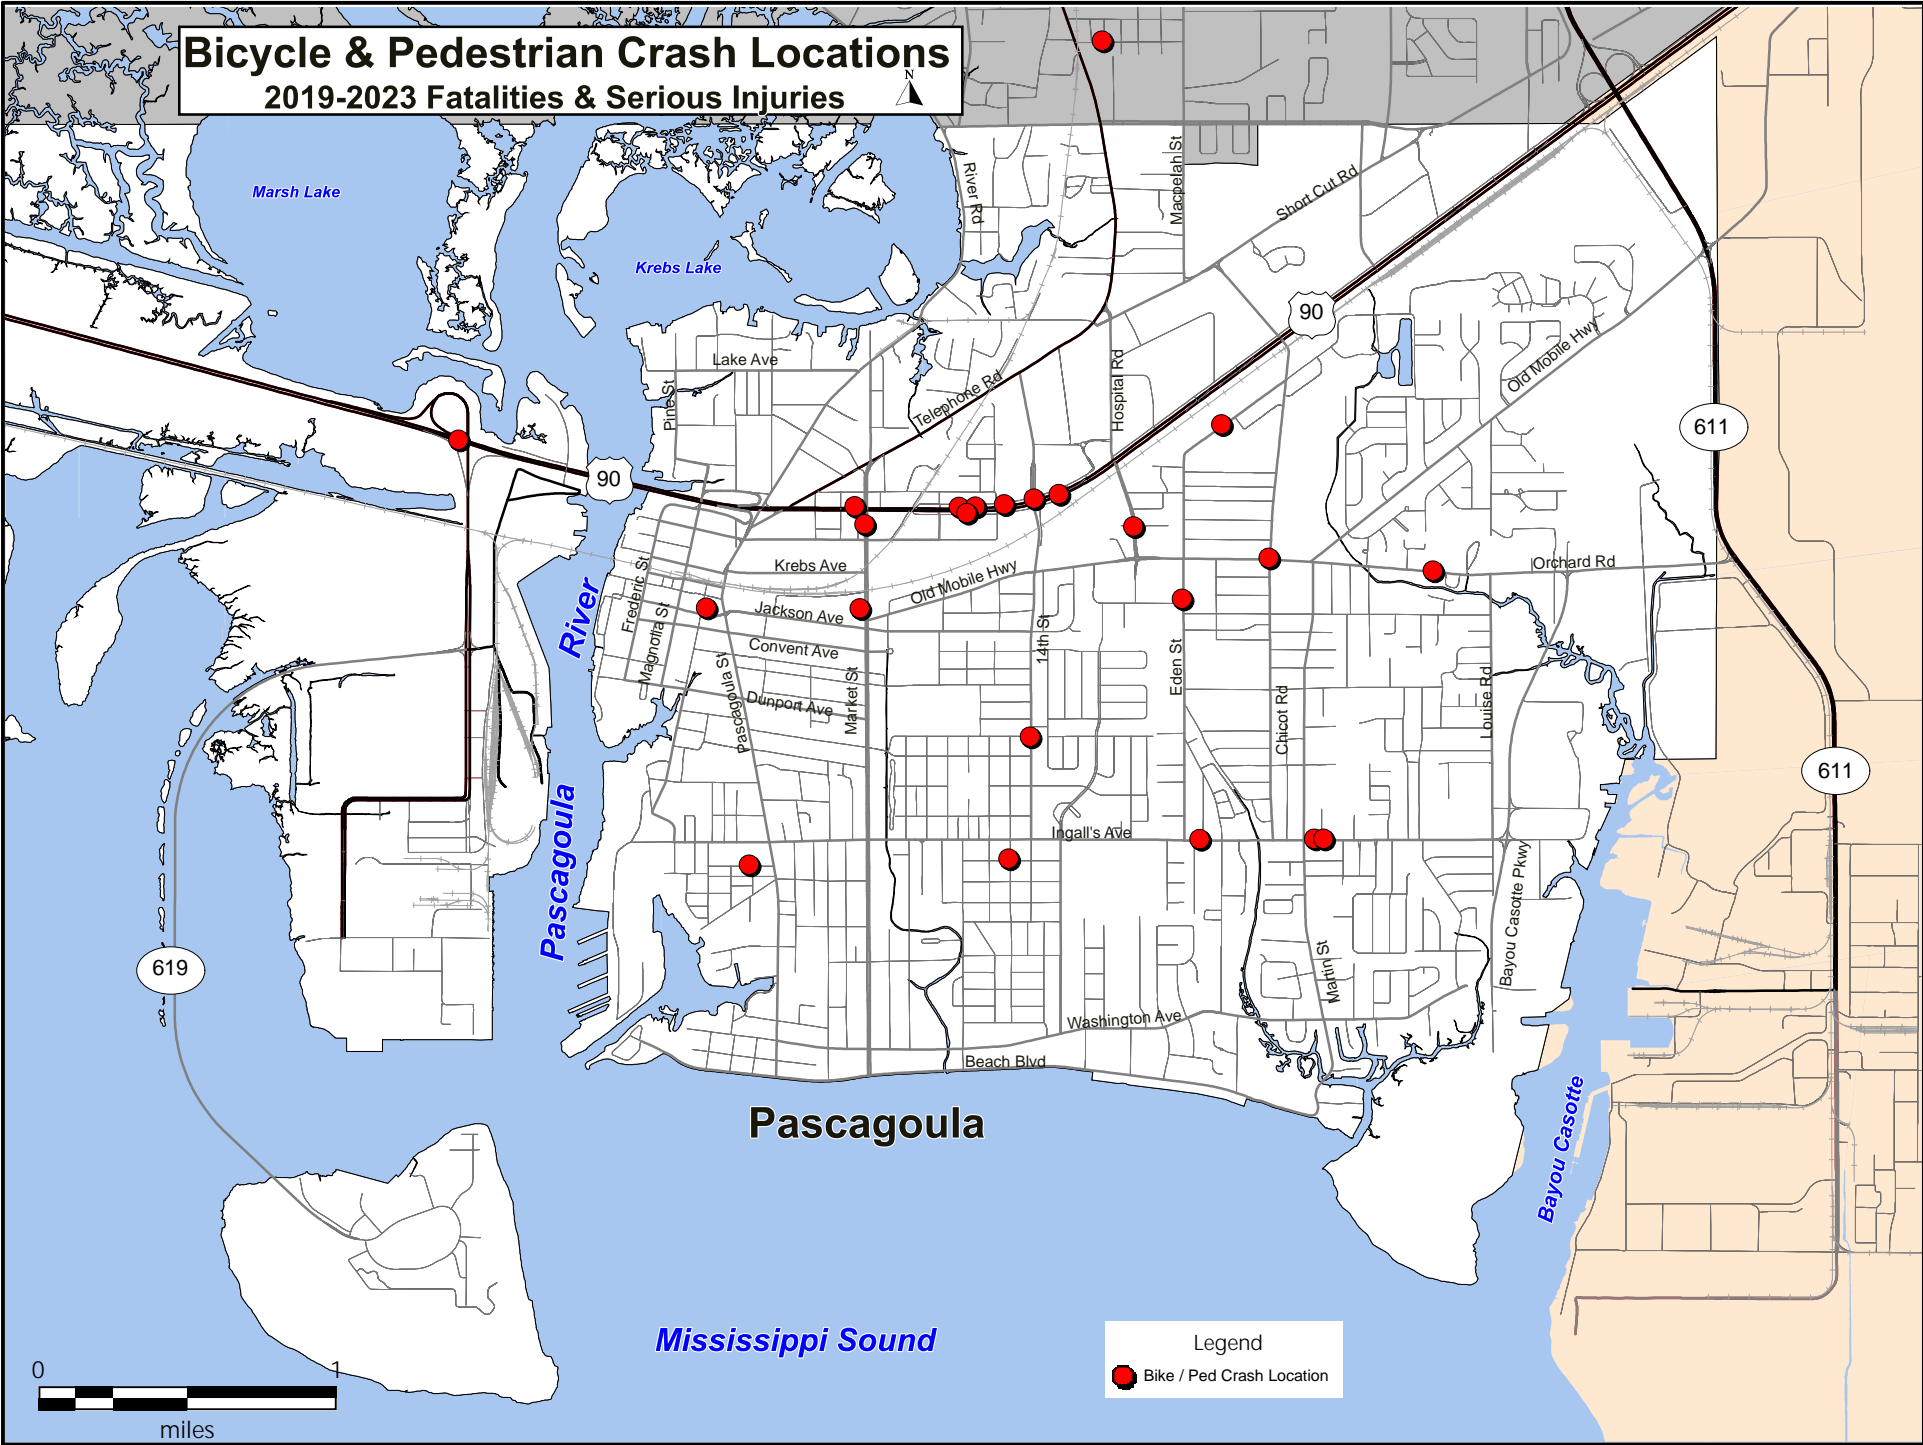

# Bicycle & Pedestrian Crash Locations

2019-2023 Fatalities & Serious Injuries

Marsh Lake

Krebs Lake

Pascagoula River

Pascagoula

Mississippi Sound

Bayou Casotte

619

90

90

611

611

Legend

-  Bike / Ped Crash Location